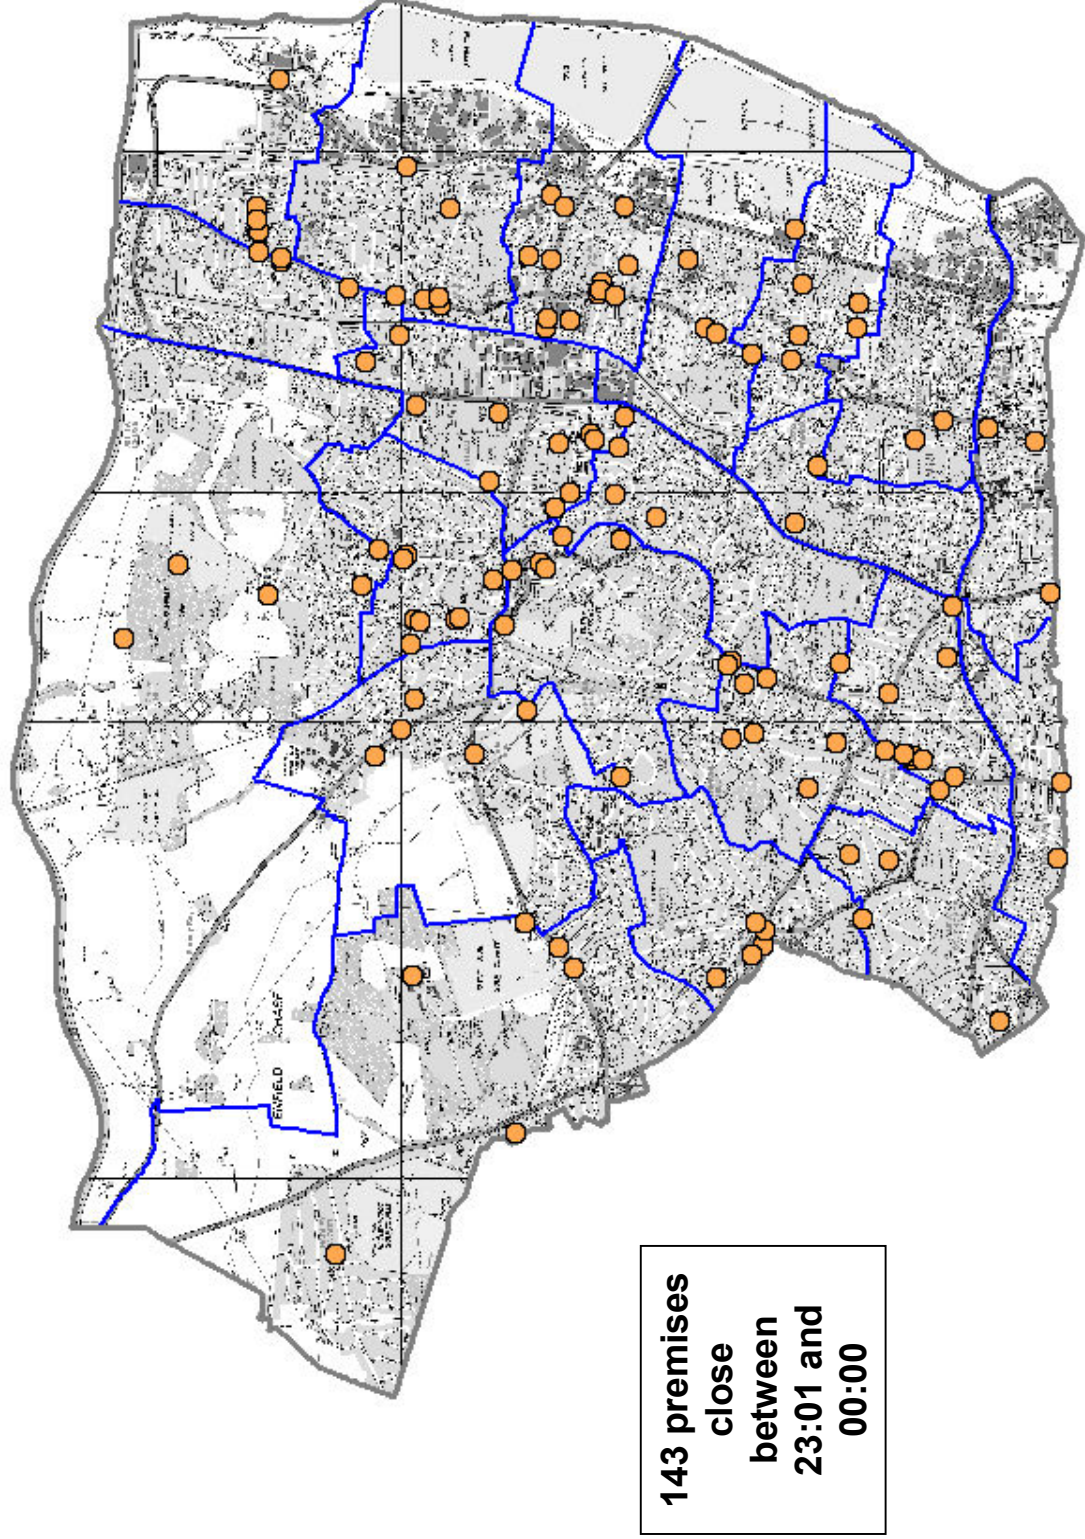

FIGURE 5

CLOSING TIMES OF LICENSED PREMISES IN ENFIELD

FIGURE 6

CLOSING TIMES FOR VARIED AND CONVERTED PREMISES IN ENFIELD

FIGURE 7

Premises Open 24 Hours

FIGURE 8

Closes between 06:01 to 07:00

Rattlers Wine Bar

Aksu Restaurant

Southgate Kebab

FIGURE 10

Closes between 01:01 to 02:00

**32 premises
close
between
01:01 and
02:00**

FIGURE 11

Closes between 00:01 to 01:00

FIGURE 12

Closes between 23:01 to 00:00

FIGURE 13

Closes between 22:01 to 23:00

FIGURE 14

Closes between 21:01 to 22:00

Closes between 20:01 to 21:01

IKEA

**Tesco (shop floor and
offices), North Mall, Edmonton**

FIGURE 15

Closes between 18:01 to 19:00

Flower, Lancaster Road

FIGURE 16

Licensed Premises Comparison 2004 with 2005

Hertford Road / Fore Street	36
A premises in Enfield	24
A premises in Palmers Green	14
A premises in Enfield	9
A premises in Southgate	5
A premises in Edmonton	2