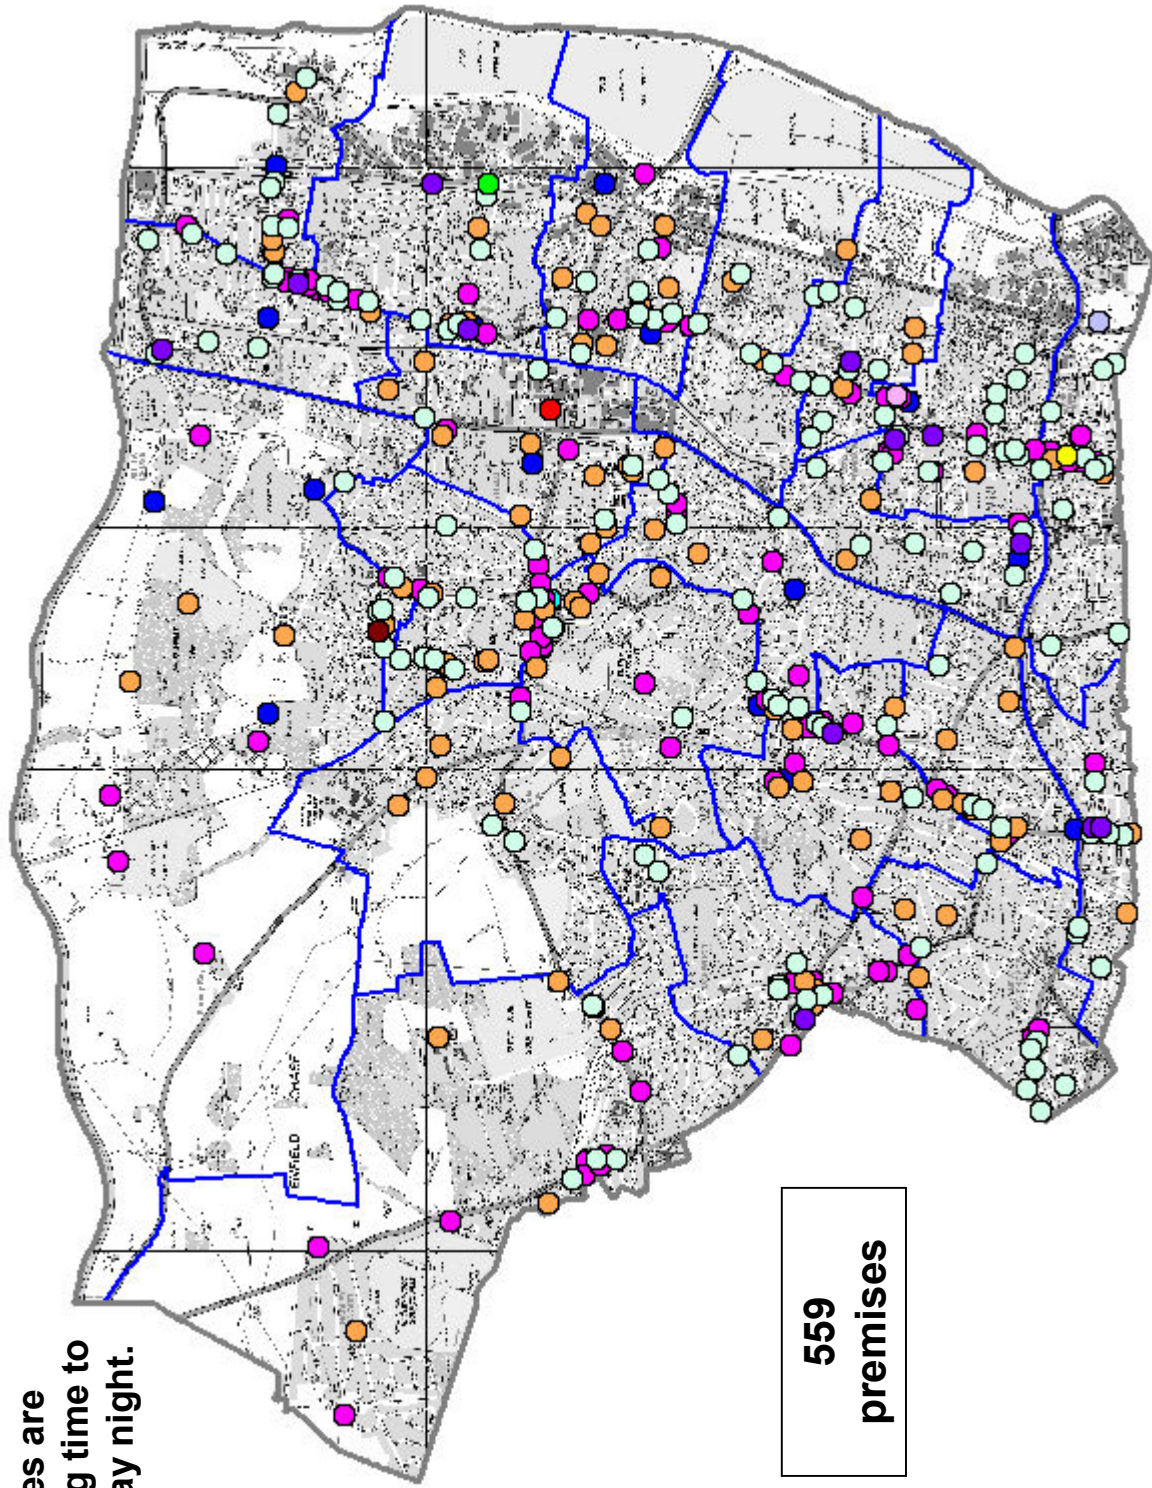

LOCATION OF PREMISES LICENSES IN ENFIELD BY MAIN USE

FIGURE 1

HOTSPOT MAP OF PUBS AND BARS IN ENFIELD

FIGURE 2

HOTSPOT MAP OF ALL PREMISES LICENSES IN ENFIELD

FIGURE 3

PREMISES LICENSES

28% of Premises Licence holders have varied their hours (licence in some way) since.

72% have not varied at all.

Conversions and Variations

Total Premises: 607

Conversion (440)
Variation (167)

FIGURE 4

CLOSING TIMES OF LICENSED PREMISES IN ENFIELD

Please note: All times are based on the closing time to the public on a Friday night.

FIGURE 5

CLOSING TIMES OF LICENSED PREMISES IN ENFIELD

FIGURE 6

CLOSING TIMES FOR VARIED AND CONVERTED PREMISES IN ENFIELD

FIGURE 7

Premises Open 24 Hours

FIGURE 8

Closes between 06:01 to 07:00

Rattlers Wine Bar

Aksu Restaurant

Southgate Kebab

FIGURE 10

Closes between 01:01 to 02:00

**32 premises
close
between
01:01 and
02:00**

FIGURE 11

Closes between 00:01 to 01:00