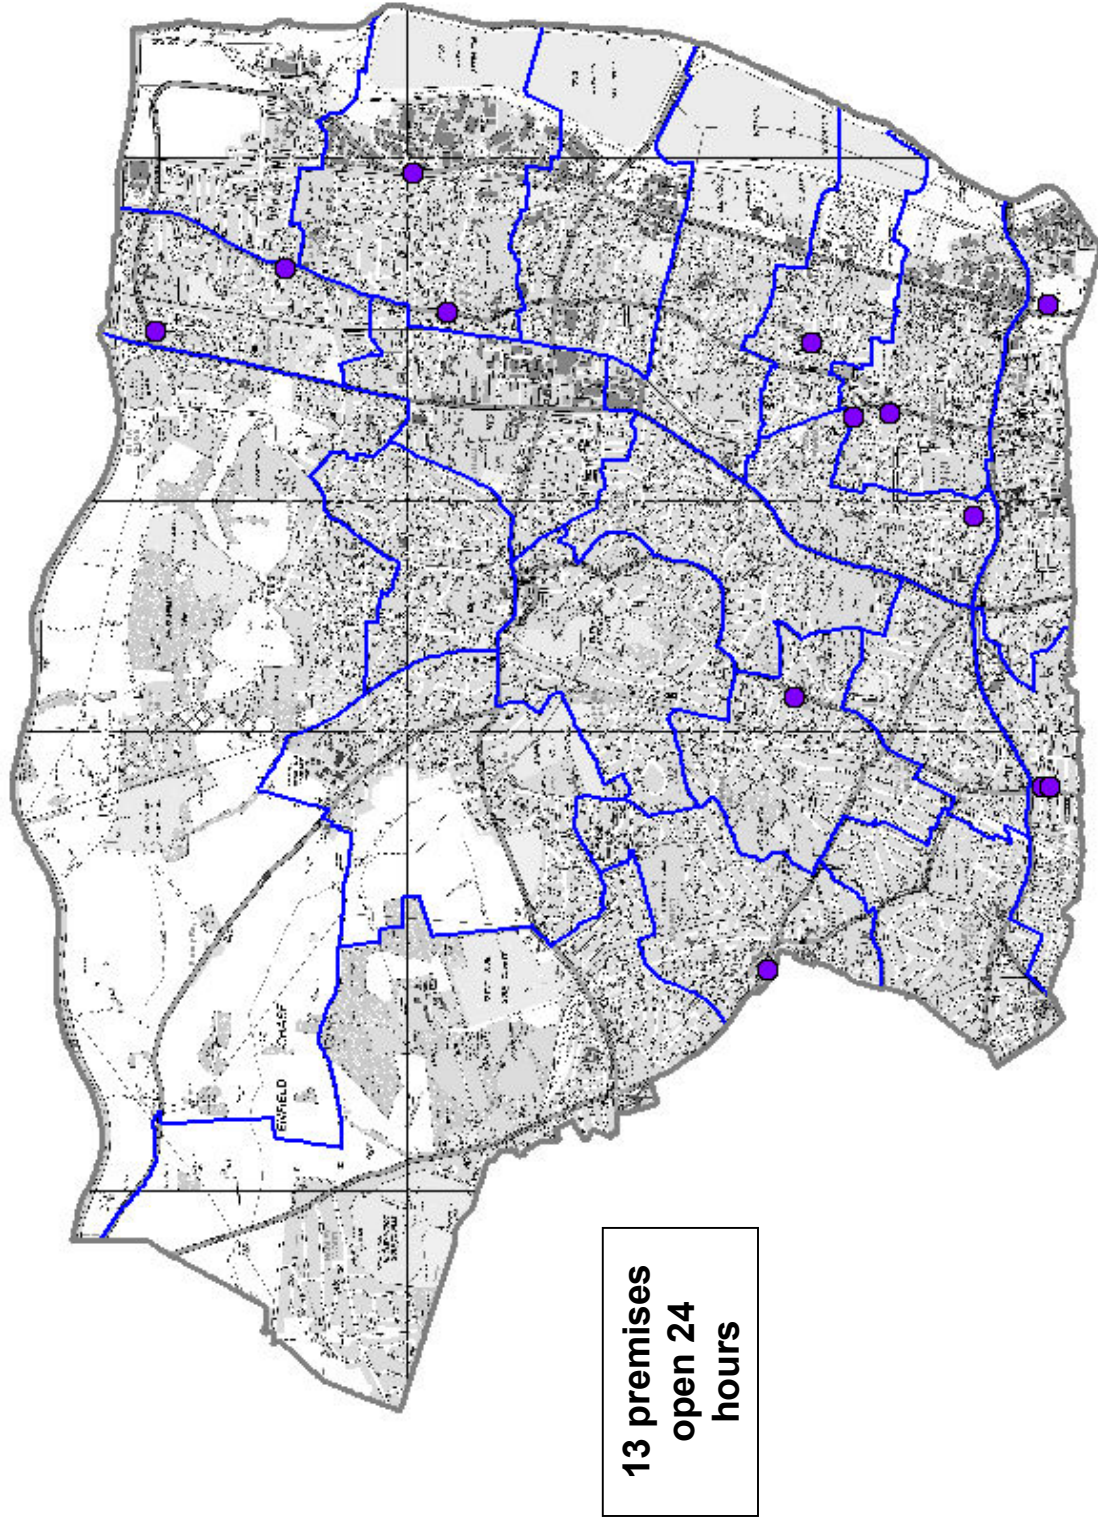

FIGURE 5

CLOSING TIMES OF LICENSED PREMISES IN ENFIELD

FIGURE 6

CLOSING TIMES FOR VARIED AND CONVERTED PREMISES IN ENFIELD

FIGURE 7

Premises Open 24 Hours

FIGURE 8

Closes between 06:01 to 07:00

Closes between 04:01 to 05:00

EROS

Fore Street Snooker and Social Club

FIGURE 9

Closes between 03:01 to 04:00

Closes between 02:01 to 03:00

Brimsdwn Snooker Club

Whitewebbs Centre Ltd