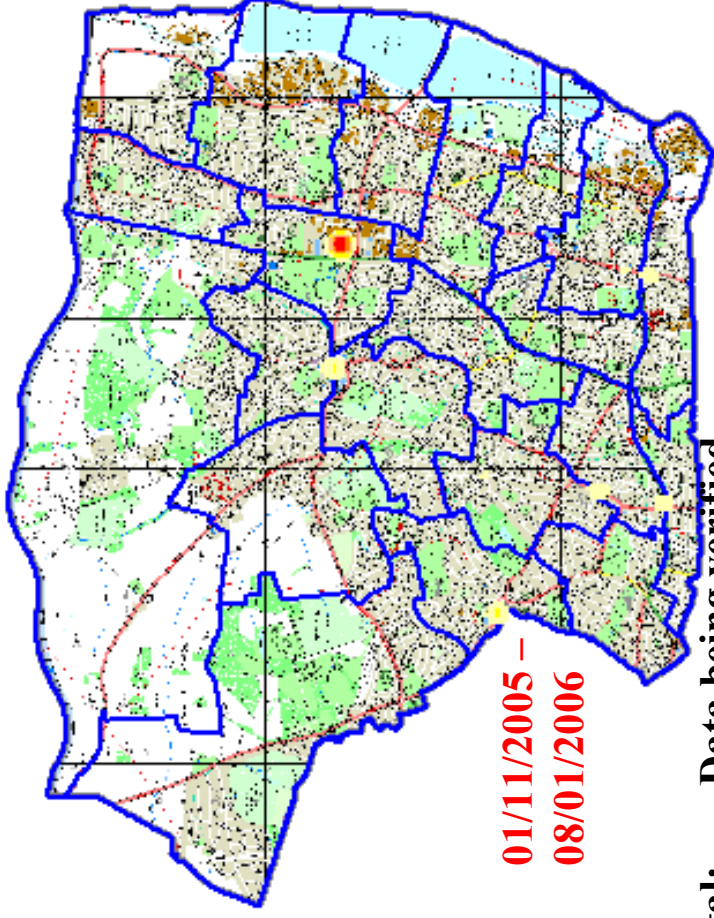

FIGURE 12

Closes between 23:01 to 00:00

FIGURE 13

Closes between 22:01 to 23:00

FIGURE 14

Closes between 21:01 to 22:00

Closes between 20:01 to 21:01

IKEA

**Tesco (shop floor and
offices), North Mall, Edmonton**

FIGURE 15

Closes between 18:01 to 19:00

Flower, Lancaster Road

FIGURE 16

Licensed Premises Comparison 2004 with 2005

Hertford Road / Fore Street	36
A premises in Enfield	24
A premises in Palmers Green	14
A premises in Enfield	9
A premises in Southgate	5
A premises in Edmonton	2

Hertford Road / Fore Street	Data being verified
A premises in Enfield	62
A premises in Palmers Green	16
A premises in Enfield	15
A premises in Southgate	8
A premises in Edmonton	9

FIGURE 17 (Please refer to committee report for explanation)