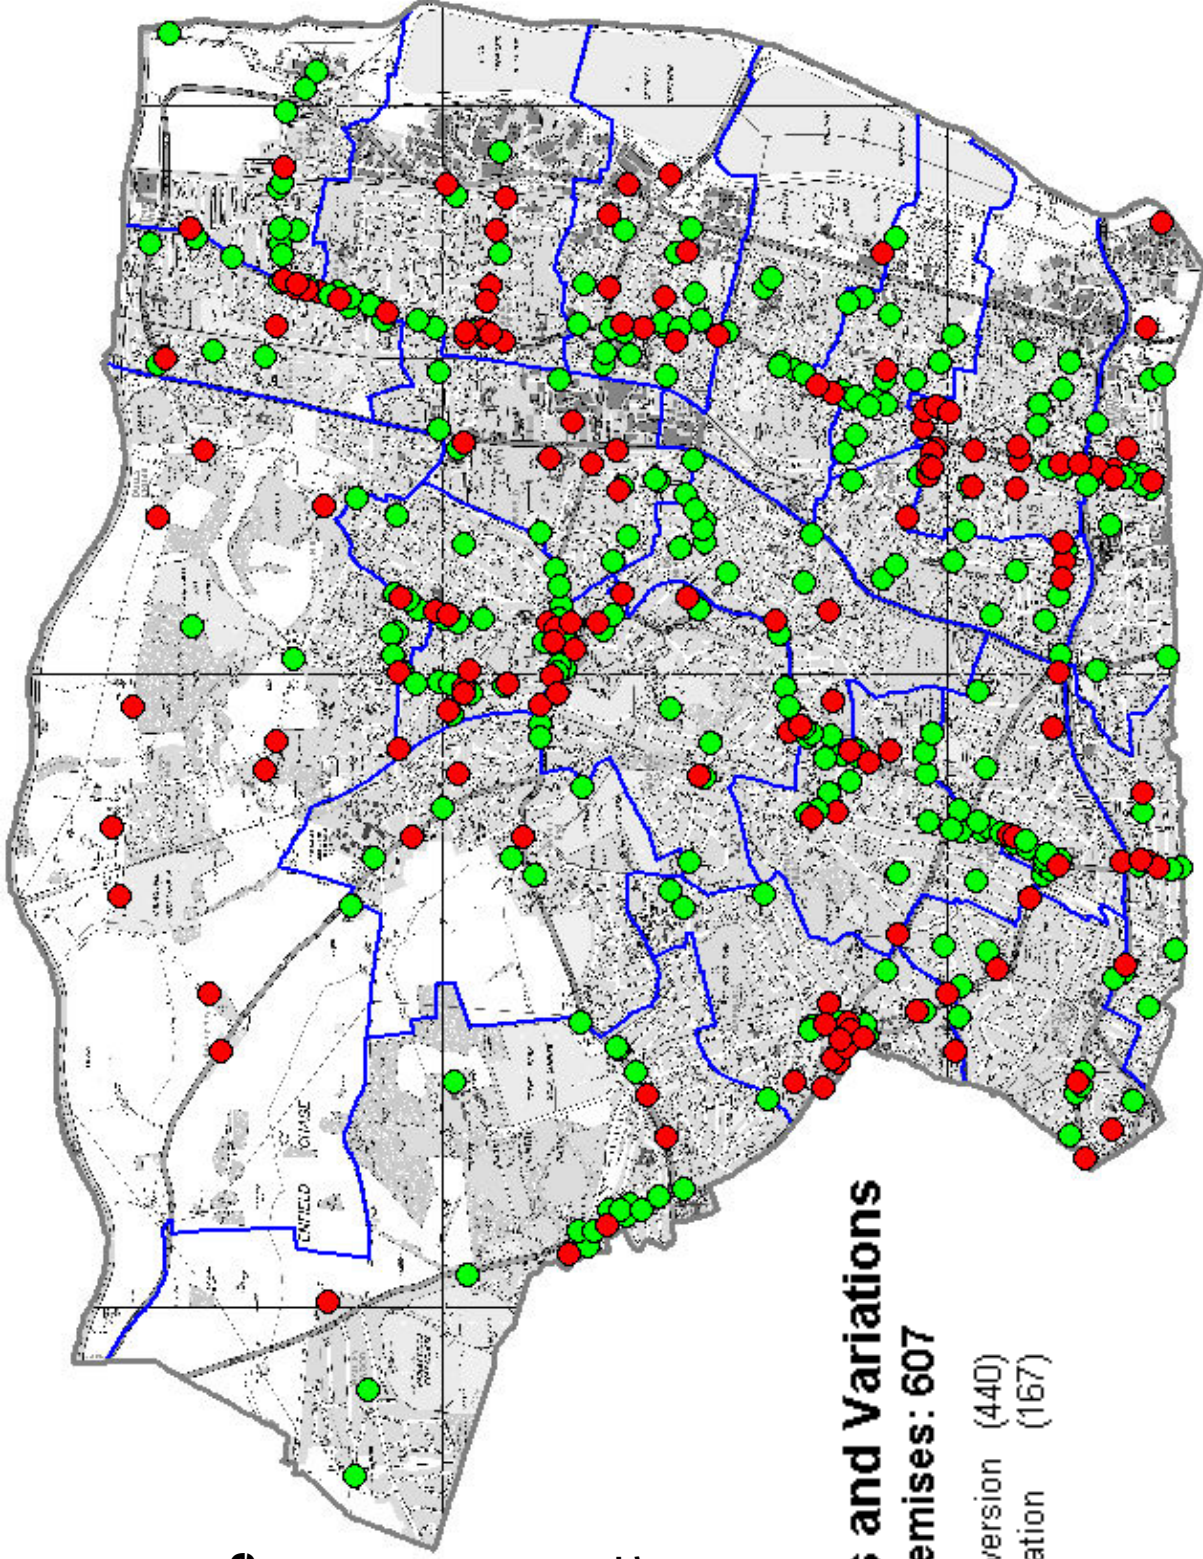

LOCATION OF PREMISES LICENSES IN ENFIELD BY MAIN USE

FIGURE 1

HOTSPOT MAP OF PUBS AND BARS IN ENFIELD

FIGURE 2

HOTSPOT MAP OF ALL PREMISES LICENSES IN ENFIELD

FIGURE 3

PREMISES LICENSES

28% of Premises Licence holders have varied their hours (licence in some way) since.

72% have not varied at all.

Conversions and Variations

Total Premises: 607

Conversion (440)
Variation (167)

FIGURE 4

CLOSING TIMES OF LICENSED PREMISES IN ENFIELD

Please note: All times are based on the closing time to the public on a Friday night.

FIGURE 5

CLOSING TIMES OF LICENSED PREMISES IN ENFIELD

FIGURE 6

CLOSING TIMES FOR VARIED AND CONVERTED PREMISES IN ENFIELD

FIGURE 7

Premises Open 24 Hours

FIGURE 8

Closes between 06:01 to 07:00

Rattlers Wine Bar

Aksu Restaurant

Southgate Kebab

FIGURE 10

Closes between 01:01 to 02:00

**32 premises
close
between
01:01 and
02:00**

FIGURE 11

Closes between 00:01 to 01:00