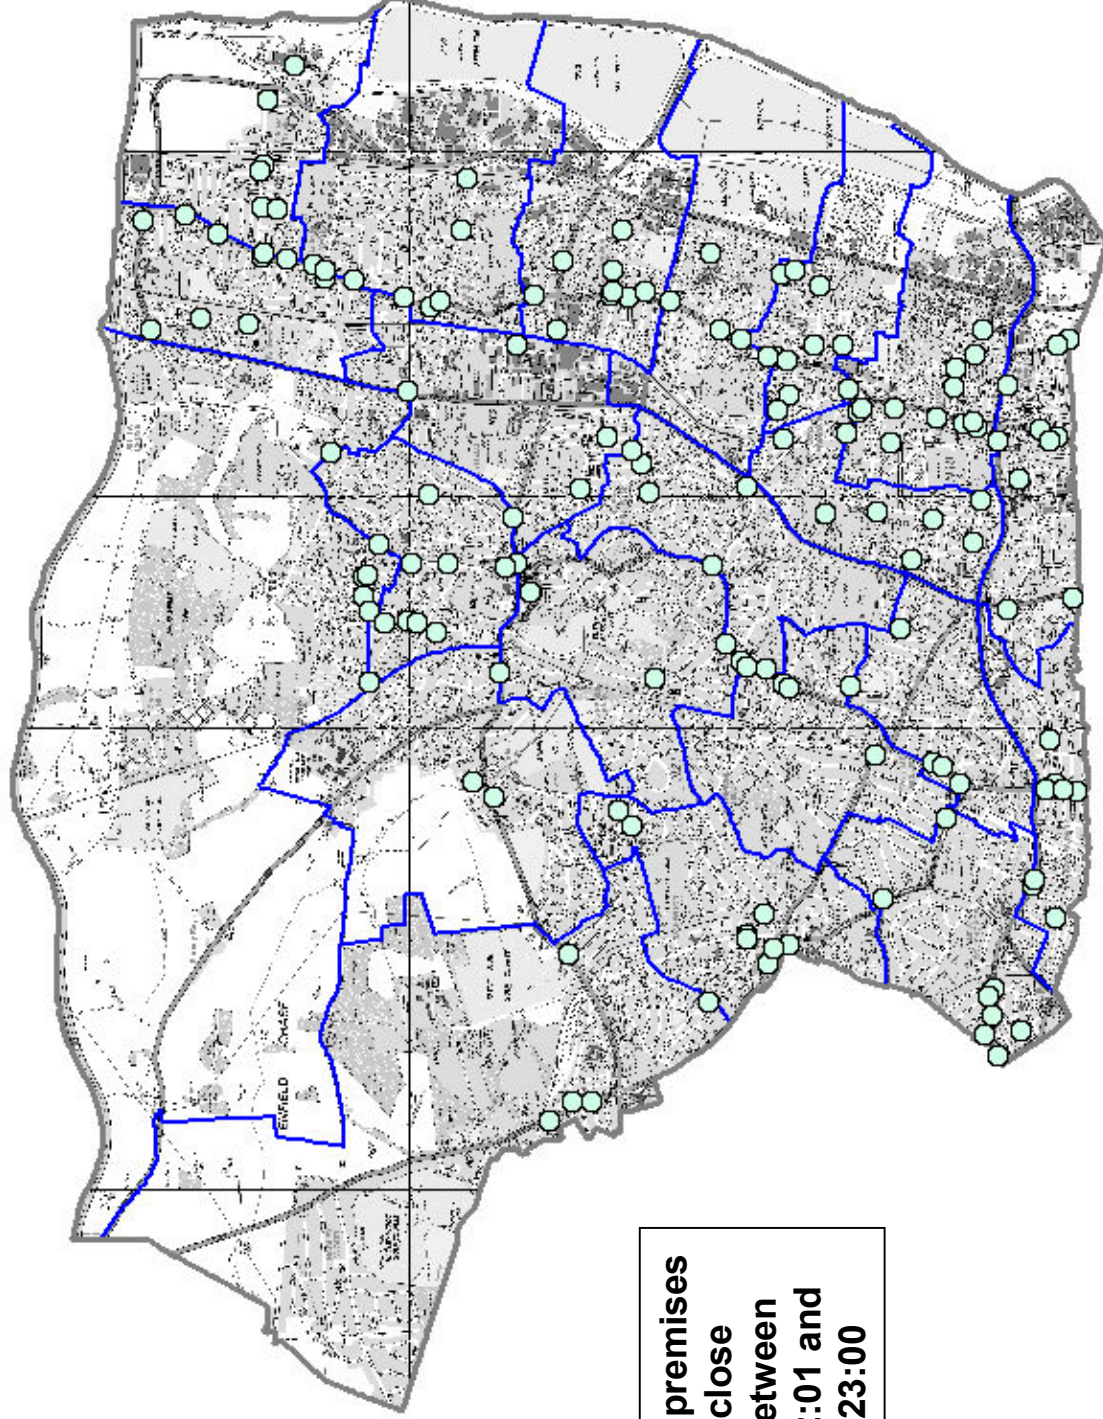

Rattlers Wine Bar

Aksu Restaurant

Southgate Kebab

FIGURE 10

Closes between 01:01 to 02:00

**32 premises
close
between
01:01 and
02:00**

FIGURE 11

Closes between 00:01 to 01:00

FIGURE 12

Closes between 23:01 to 00:00

FIGURE 13

Closes between 22:01 to 23:00

FIGURE 14

Closes between 21:01 to 22:00

Closes between 20:01 to 21:01

IKEA

**Tesco (shop floor and
offices), North Mall, Edmonton**

FIGURE 15

Closes between 18:01 to 19:00

Flower, Lancaster Road

FIGURE 16

Licensed Premises Comparison 2004 with 2005

Hertford Road / Fore Street	36
A premises in Enfield	24
A premises in Palmers Green	14
A premises in Enfield	9
A premises in Southgate	5
A premises in Edmonton	2