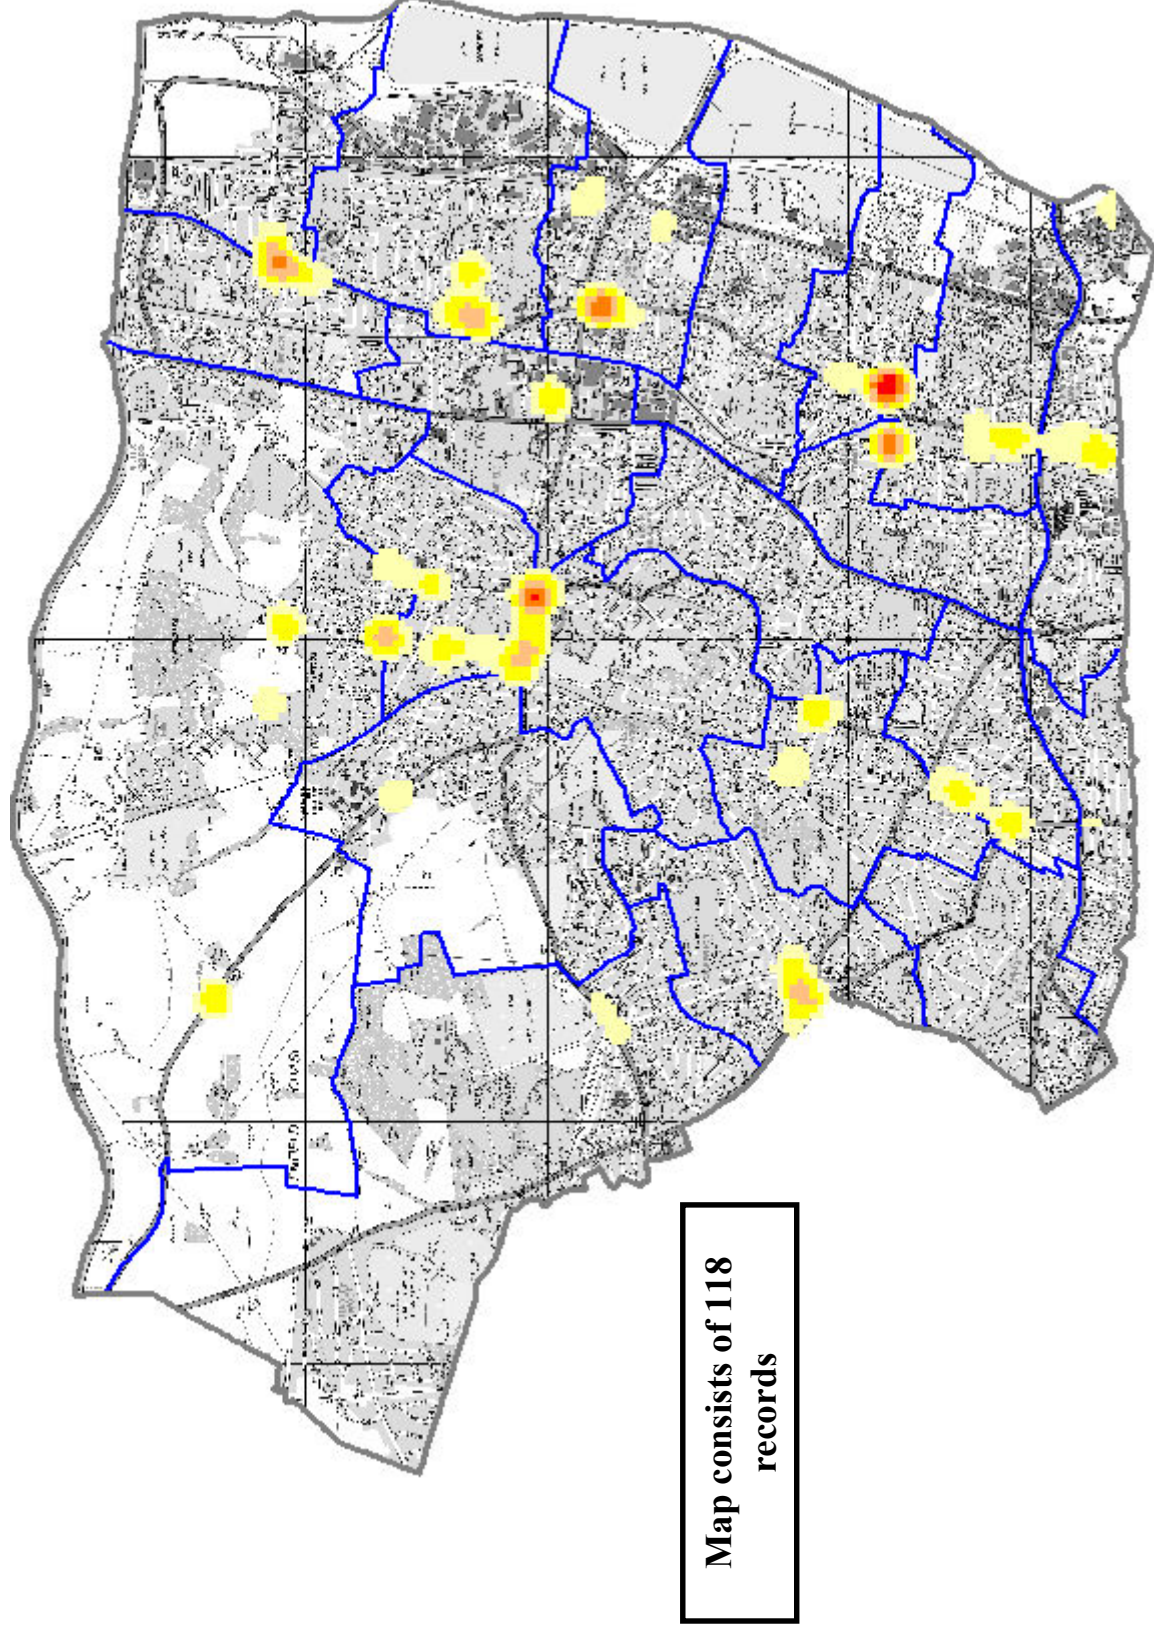

LOCATION OF PREMISES LICENSES IN ENFIELD BY MAIN USE

FIGURE 1

HOTSPOT MAP OF PUBS AND BARS IN ENFIELD

FIGURE 2

HOTSPOT MAP OF ALL PREMISES LICENSES IN ENFIELD

FIGURE 3

PREMISES LICENSES

28% of Premises Licence holders have varied their hours (licence in some way) since.

72% have not varied at all.

Conversions and Variations

Total Premises: 607

Conversion (440)
Variation (167)

FIGURE 4

CLOSING TIMES OF LICENSED PREMISES IN ENFIELD

Please note: All times are based on the closing time to the public on a Friday night.

FIGURE 5

CLOSING TIMES OF LICENSED PREMISES IN ENFIELD

FIGURE 6

CLOSING TIMES FOR VARIED AND CONVERTED PREMISES IN ENFIELD

FIGURE 7

Premises Open 24 Hours

FIGURE 8

Closes between 06:01 to 07:00

Rattlers Wine Bar

Aksu Restaurant

Southgate Kebab

FIGURE 10

Closes between 01:01 to 02:00

**32 premises
close
between
01:01 and
02:00**

FIGURE 11

Closes between 00:01 to 01:00