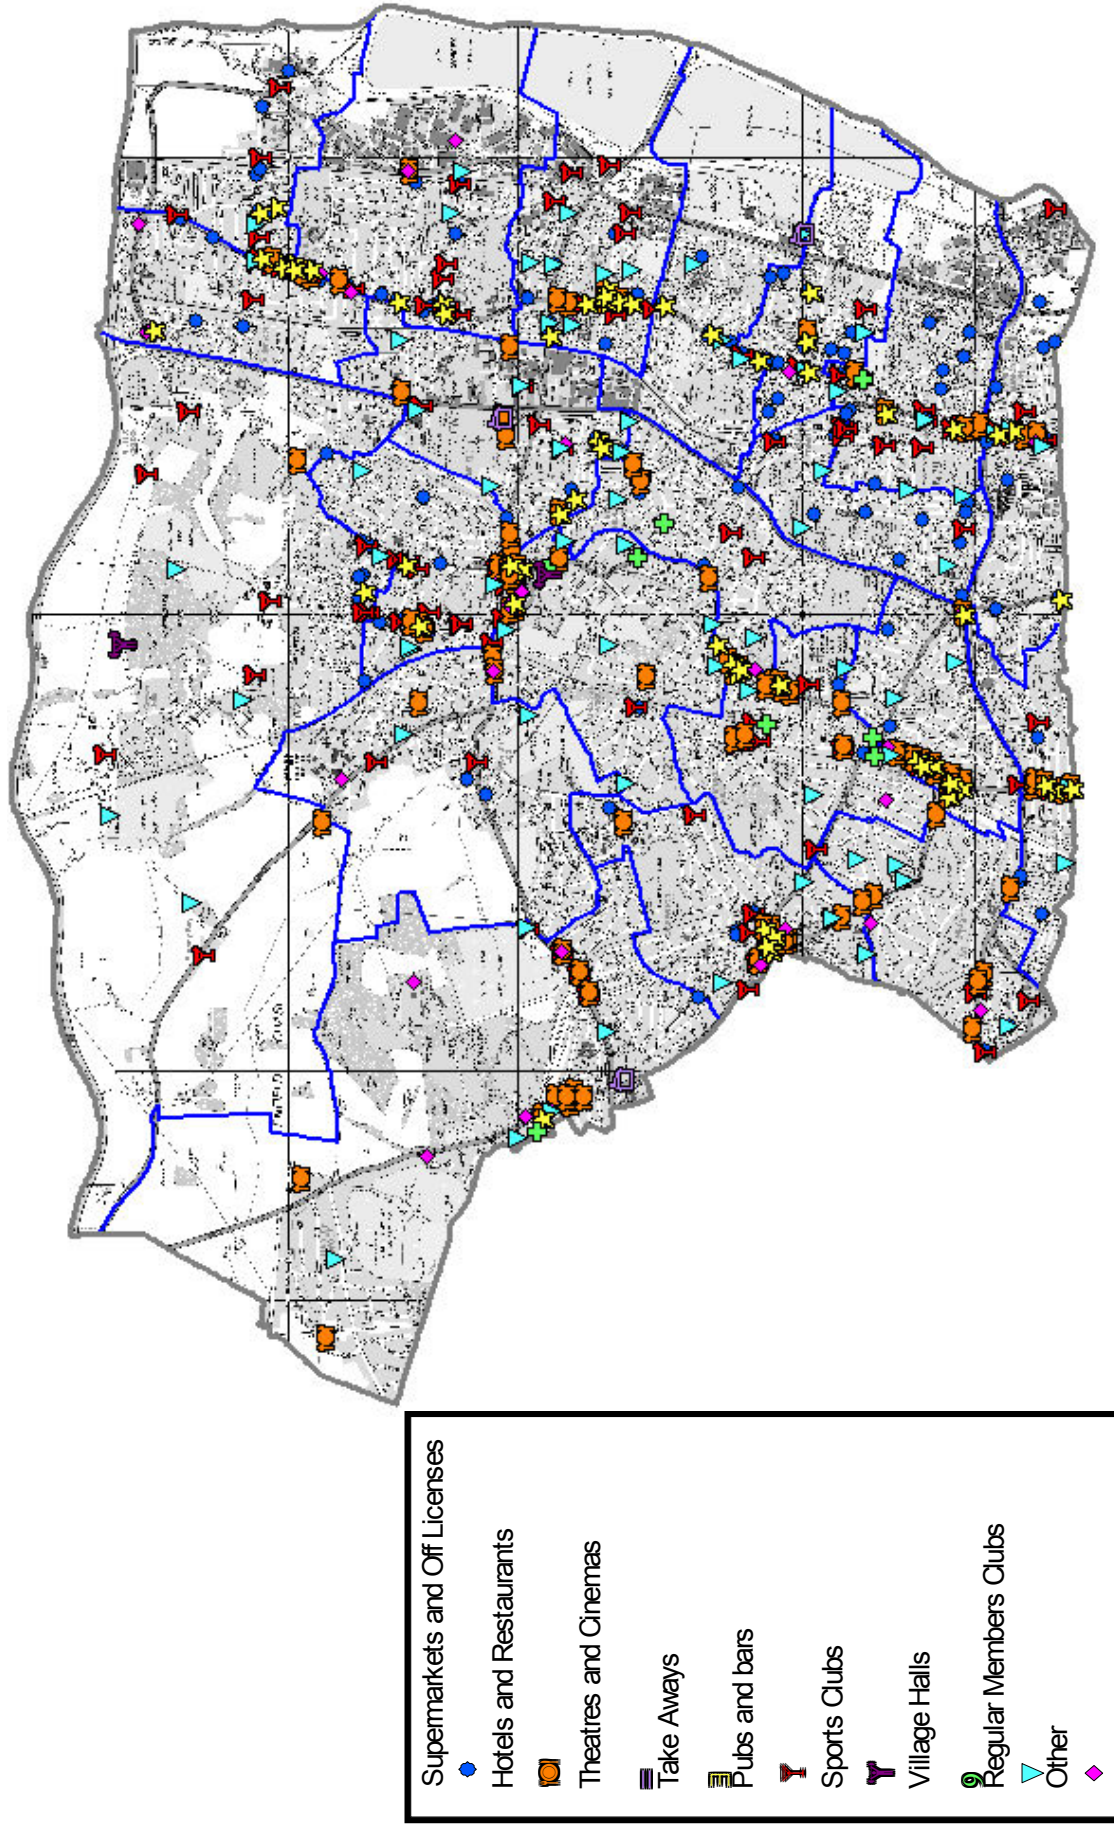

LOCATION OF PREMISES LICENSES IN ENFIELD BY MAIN USE

FIGURE 1

HOTSPOT MAP OF PUBS AND BARS IN ENFIELD

FIGURE 2

HOTSPOT MAP OF ALL PREMISES LICENSES IN ENFIELD

FIGURE 3

PREMISES LICENSES

28% of Premises Licence holders have varied their hours (licence in some way) since.

72% have not varied at all.

Conversions and Variations

Total Premises: 607

Conversion (440)
Variation (167)

FIGURE 4

CLOSING TIMES OF LICENSED PREMISES IN ENFIELD

Please note: All times are based on the closing time to the public on a Friday night.

FIGURE 5

CLOSING TIMES OF LICENSED PREMISES IN ENFIELD

FIGURE 6

CLOSING TIMES FOR VARIED AND CONVERTED PREMISES IN ENFIELD

FIGURE 7

Premises Open 24 Hours

FIGURE 8

Closes between 06:01 to 07:00

Rattlers Wine Bar

Aksu Restaurant

Southgate Kebab

FIGURE 10

Closes between 01:01 to 02:00

**32 premises
close
between
01:01 and
02:00**

FIGURE 11

Closes between 00:01 to 01:00