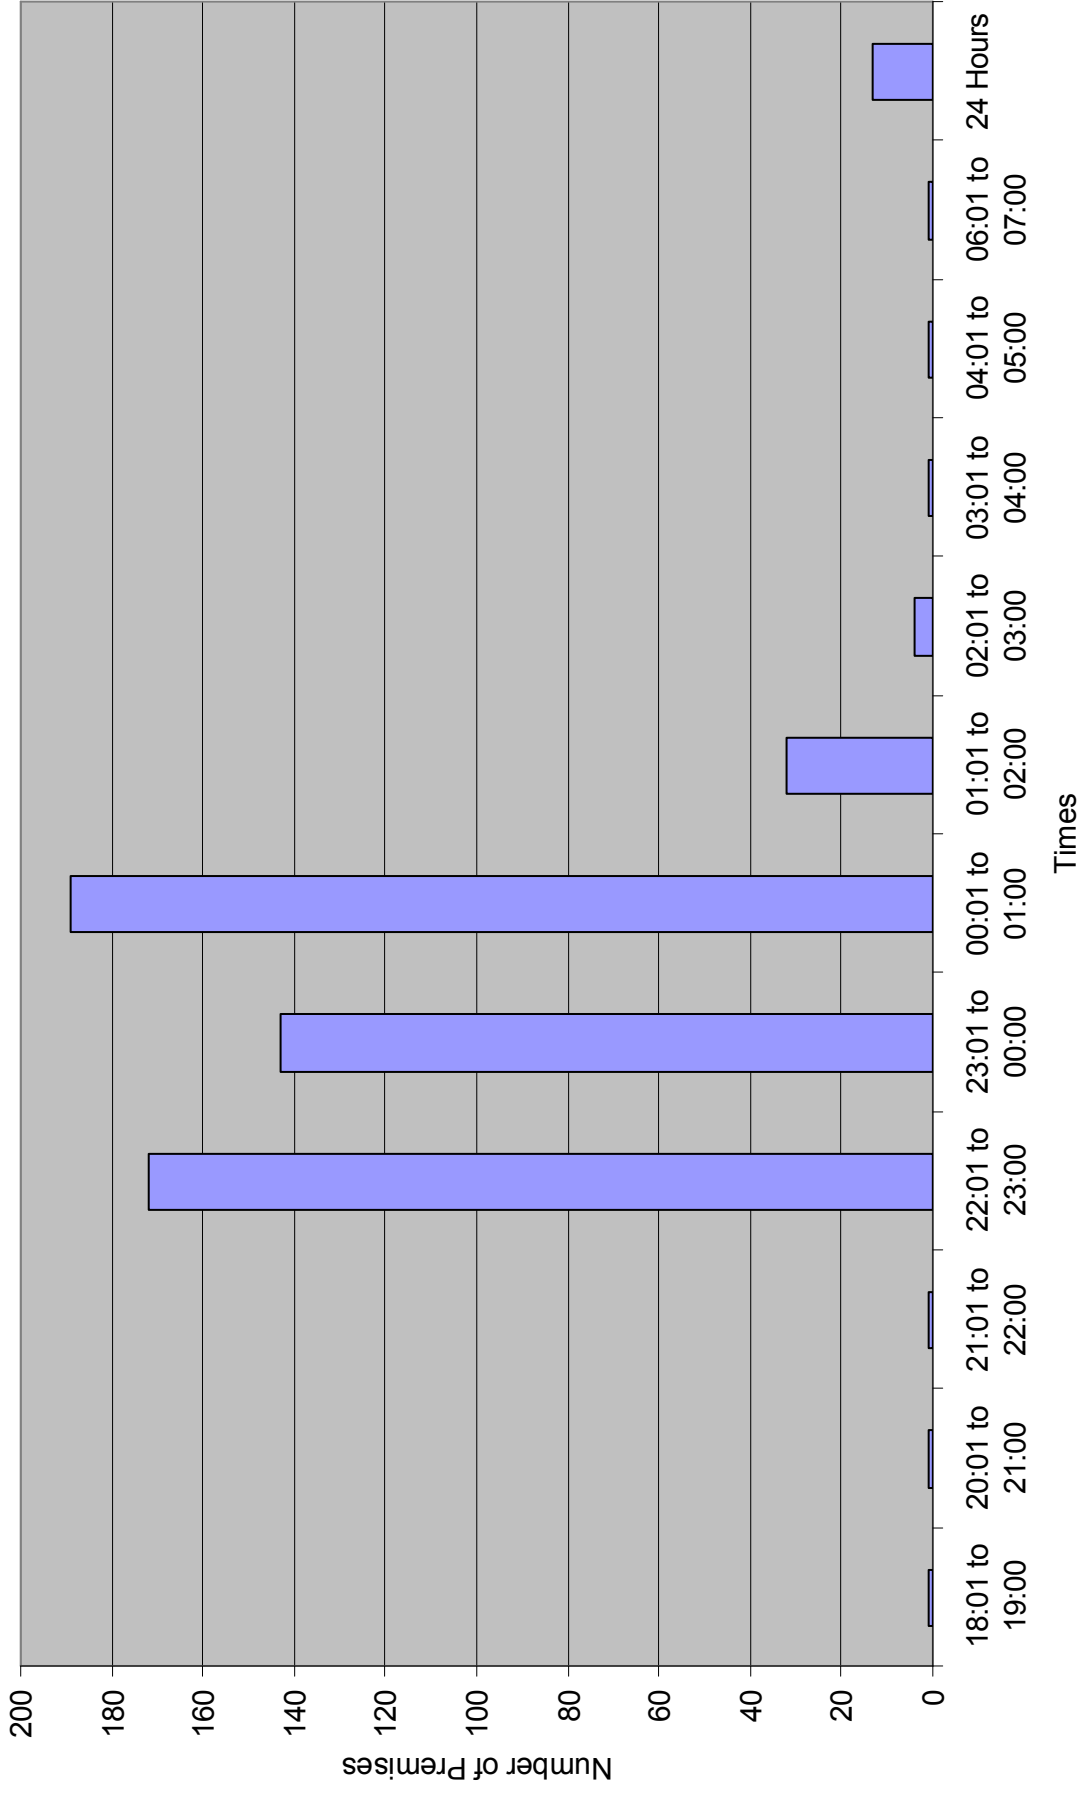

FIGURE 5

CLOSING TIMES OF LICENSED PREMISES IN ENFIELD

FIGURE 6

CLOSING TIMES FOR VARIED AND CONVERTED PREMISES IN ENFIELD

FIGURE 7

Premises Open 24 Hours

FIGURE 8

Closes between 06:01 to 07:00

Closes between 04:01 to 05:00

EROS

Fore Street Snooker and Social Club

FIGURE 9

Closes between 03:01 to 04:00

Closes between 02:01 to 03:00

Brimsdwn Snooker Club

Whitewebbs Centre Ltd

Rattlers Wine Bar

Aksu Restaurant

Southgate Kebab

FIGURE 10

Closes between 01:01 to 02:00

**32 premises
close
between
01:01 and
02:00**

FIGURE 11

Closes between 00:01 to 01:00

FIGURE 12

Closes between 23:01 to 00:00

FIGURE 13

Closes between 22:01 to 23:00

FIGURE 14

Closes between 21:01 to 22:00

Closes between 20:01 to 21:01

IKEA