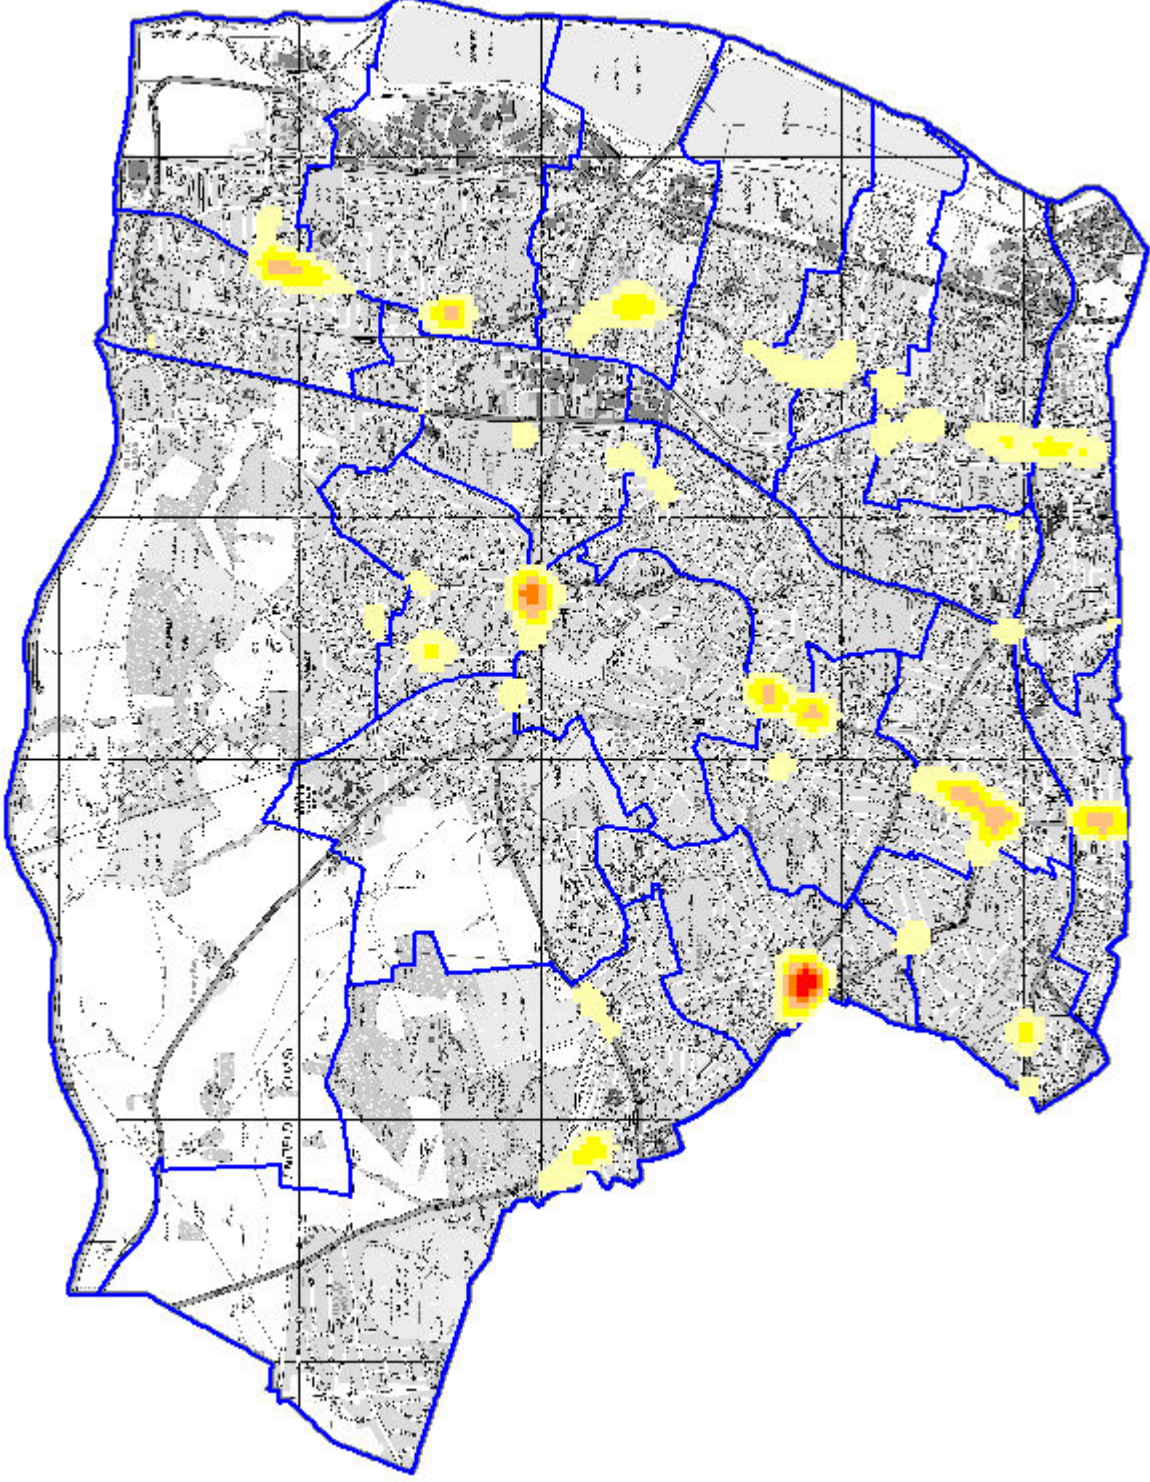

LOCATION OF PREMISES LICENSES IN ENFIELD BY MAIN USE

FIGURE 1

HOTSPOT MAP OF PUBS AND BARS IN ENFIELD

FIGURE 2

HOTSPOT MAP OF ALL PREMISES LICENSES IN ENFIELD

FIGURE 3

PREMISES LICENSES

28% of Premises Licence holders have varied their hours (licence in some way) since.

72% have not varied at all.

Conversions and Variations

Total Premises: 607

Conversion (440)
Variation (167)

FIGURE 4

CLOSING TIMES OF LICENSED PREMISES IN ENFIELD

Please note: All times are based on the closing time to the public on a Friday night.

Rattlers Wine Bar

Aksu Restaurant

Southgate Kebab

FIGURE 10

Closes between 01:01 to 02:00

**32 premises
close
between
01:01 and
02:00**

FIGURE 11

Closes between 00:01 to 01:00

FIGURE 12

Closes between 23:01 to 00:00

FIGURE 13

Closes between 22:01 to 23:00

FIGURE 14

Closes between 21:01 to 22:00

Closes between 20:01 to 21:01

IKEA