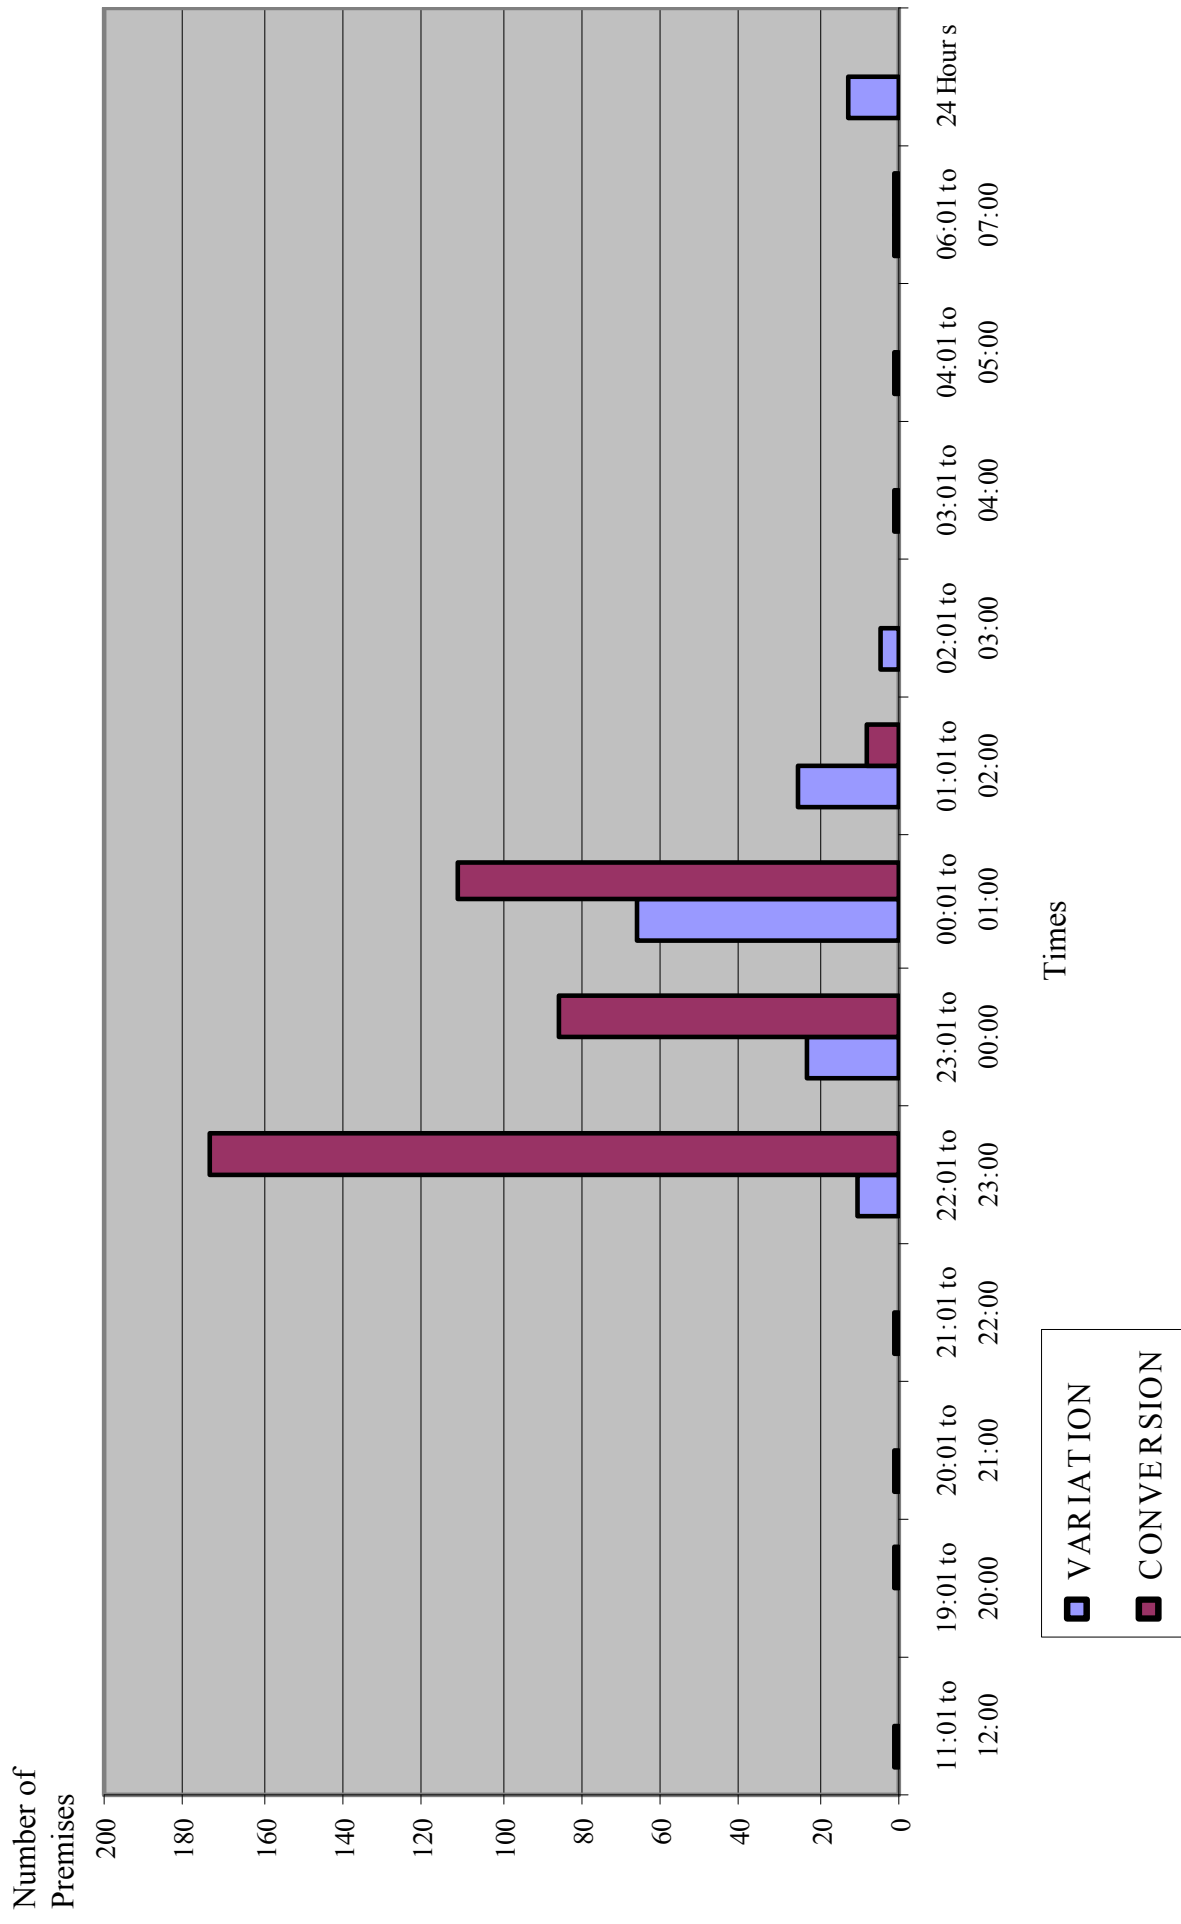

FIGURE 5

CLOSING TIMES OF LICENSED PREMISES IN ENFIELD

FIGURE 6

CLOSING TIMES FOR VARIED AND CONVERTED PREMISES IN ENFIELD

FIGURE 7

Premises Open 24 Hours

FIGURE 8

Closes between 06:01 to 07:00

Closes between 04:01 to 05:00

EROS

Fore Street Snooker and Social Club

FIGURE 9

Closes between 03:01 to 04:00

Closes between 02:01 to 03:00

Brimsdwn Snooker Club

Whitewebbs Centre Ltd

Rattlers Wine Bar

Aksu Restaurant

Southgate Kebab

FIGURE 10

Closes between 01:01 to 02:00

**32 premises
close
between
01:01 and
02:00**

FIGURE 11

Closes between 00:01 to 01:00

FIGURE 12

Closes between 23:01 to 00:00

FIGURE 13

Closes between 22:01 to 23:00

FIGURE 14

Closes between 21:01 to 22:00

Closes between 20:01 to 21:01

IKEA