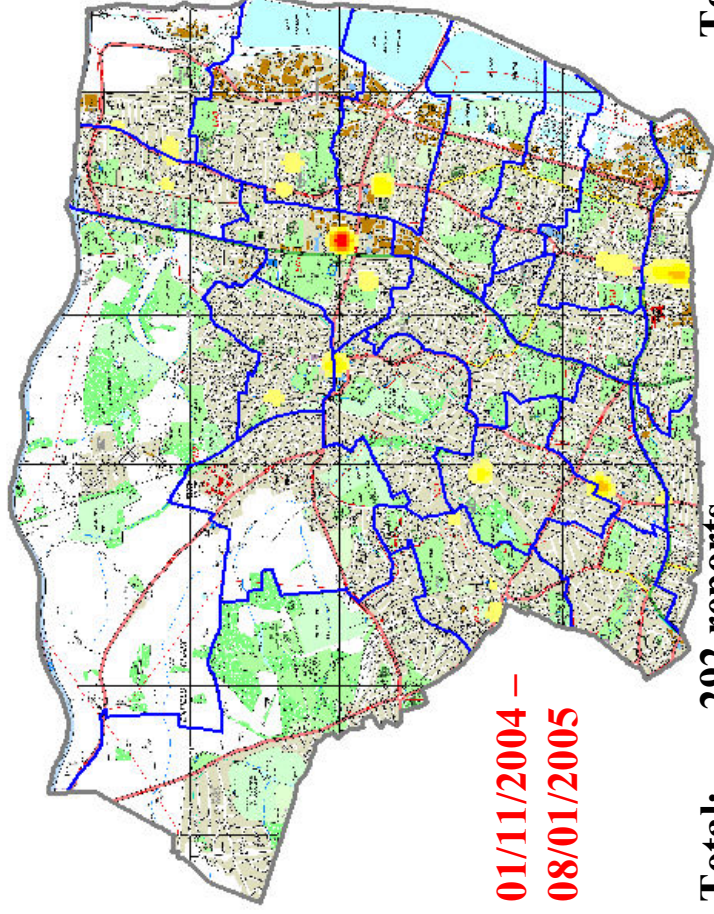

FIGURE 12

Closes between 23:01 to 00:00

FIGURE 13

Closes between 22:01 to 23:00

FIGURE 14

Closes between 21:01 to 22:00

Closes between 20:01 to 21:01

IKEA

**Tesco (shop floor and
offices), North Mall, Edmonton**

FIGURE 15

Closes between 18:01 to 19:00

Flower, Lancaster Road

FIGURE 16

Licensed Premises Comparison 2004 with 2005

Hertford Road / Fore Street	36
A premises in Enfield	24
A premises in Palmers Green	14
A premises in Enfield	9
A premises in Southgate	5
A premises in Edmonton	2

Hertford Road / Fore Street	Data being verified
A premises in Enfield	62
A premises in Palmers Green	16
A premises in Enfield	15
A premises in Southgate	8
A premises in Edmonton	9

FIGURE 17 (Please refer to committee report for explanation)