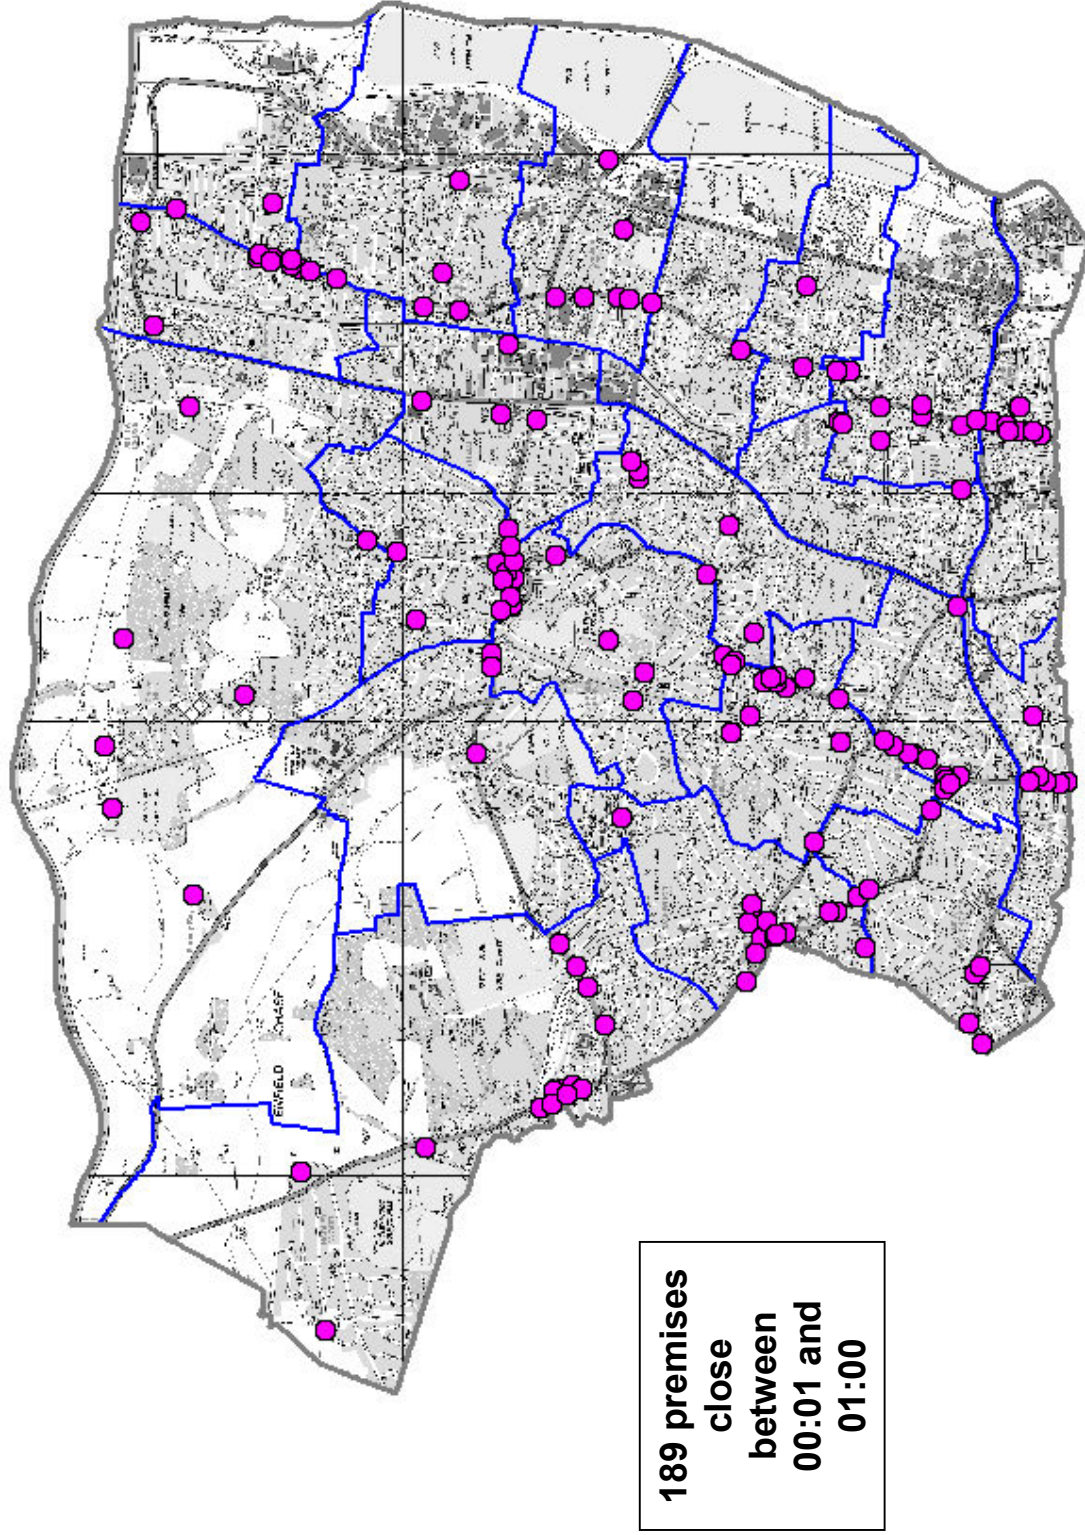

Closes between 04:01 to 05:00

EROS

Fore Street Snooker and Social Club

FIGURE 9

Closes between 03:01 to 04:00

Closes between 02:01 to 03:00

Brimsdwn Snooker Club

Whitewebbs Centre Ltd

Rattlers Wine Bar

Aksu Restaurant

Southgate Kebab

FIGURE 10

Closes between 01:01 to 02:00

**32 premises
close
between
01:01 and
02:00**

FIGURE 11

Closes between 00:01 to 01:00

FIGURE 12

Closes between 23:01 to 00:00

FIGURE 13

Closes between 22:01 to 23:00

FIGURE 14

Closes between 21:01 to 22:00

Closes between 20:01 to 21:01

IKEA

**Tesco (shop floor and
offices), North Mall, Edmonton**

FIGURE 15

Closes between 18:01 to 19:00

Flower, Lancaster Road

FIGURE 16

Licensed Premises Comparison 2004 with 2005

Hertford Road / Fore Street	36
A premises in Enfield	24
A premises in Palmers Green	14
A premises in Enfield	9
A premises in Southgate	5
A premises in Edmonton	2