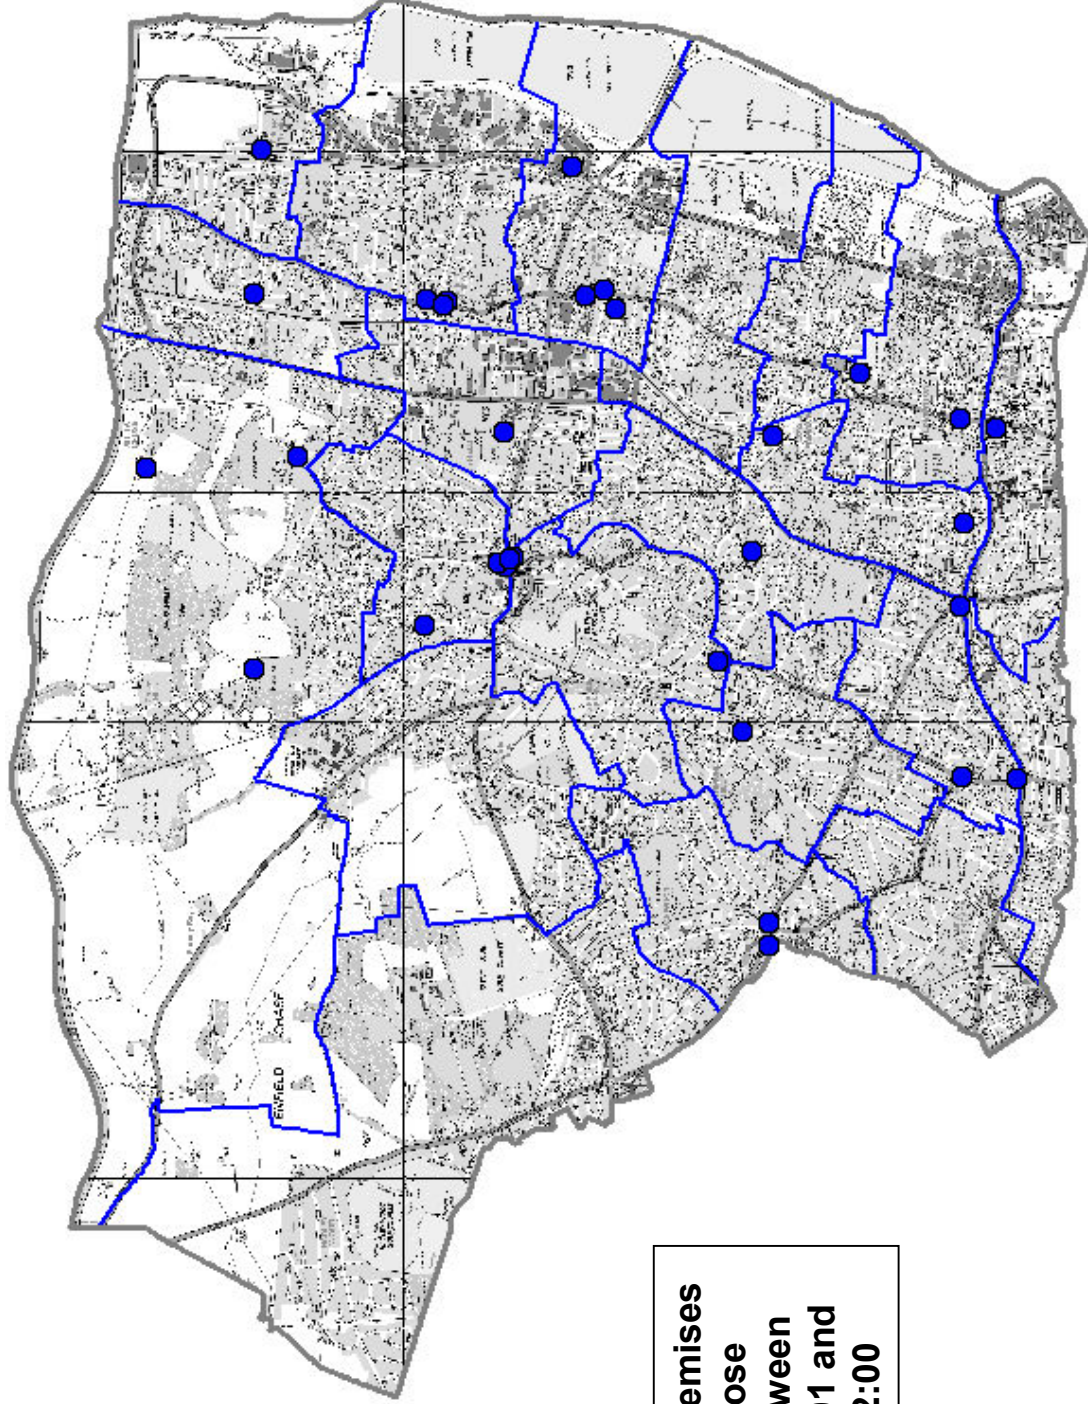

FIGURE 5

CLOSING TIMES OF LICENSED PREMISES IN ENFIELD

FIGURE 6

CLOSING TIMES FOR VARIED AND CONVERTED PREMISES IN ENFIELD

FIGURE 7

Premises Open 24 Hours

FIGURE 8

Closes between 06:01 to 07:00

Closes between 04:01 to 05:00

EROS

Fore Street Snooker and Social Club

FIGURE 9

Closes between 03:01 to 04:00

Closes between 02:01 to 03:00

Brimsdwn Snooker Club

Whitewebbs Centre Ltd

Rattlers Wine Bar

Aksu Restaurant

Southgate Kebab

FIGURE 10

Closes between 01:01 to 02:00

**32 premises
close
between
01:01 and
02:00**

FIGURE 11

Closes between 00:01 to 01:00

FIGURE 12

Closes between 23:01 to 00:00

FIGURE 13

Closes between 22:01 to 23:00

FIGURE 14

Closes between 21:01 to 22:00

Closes between 20:01 to 21:01

IKEA